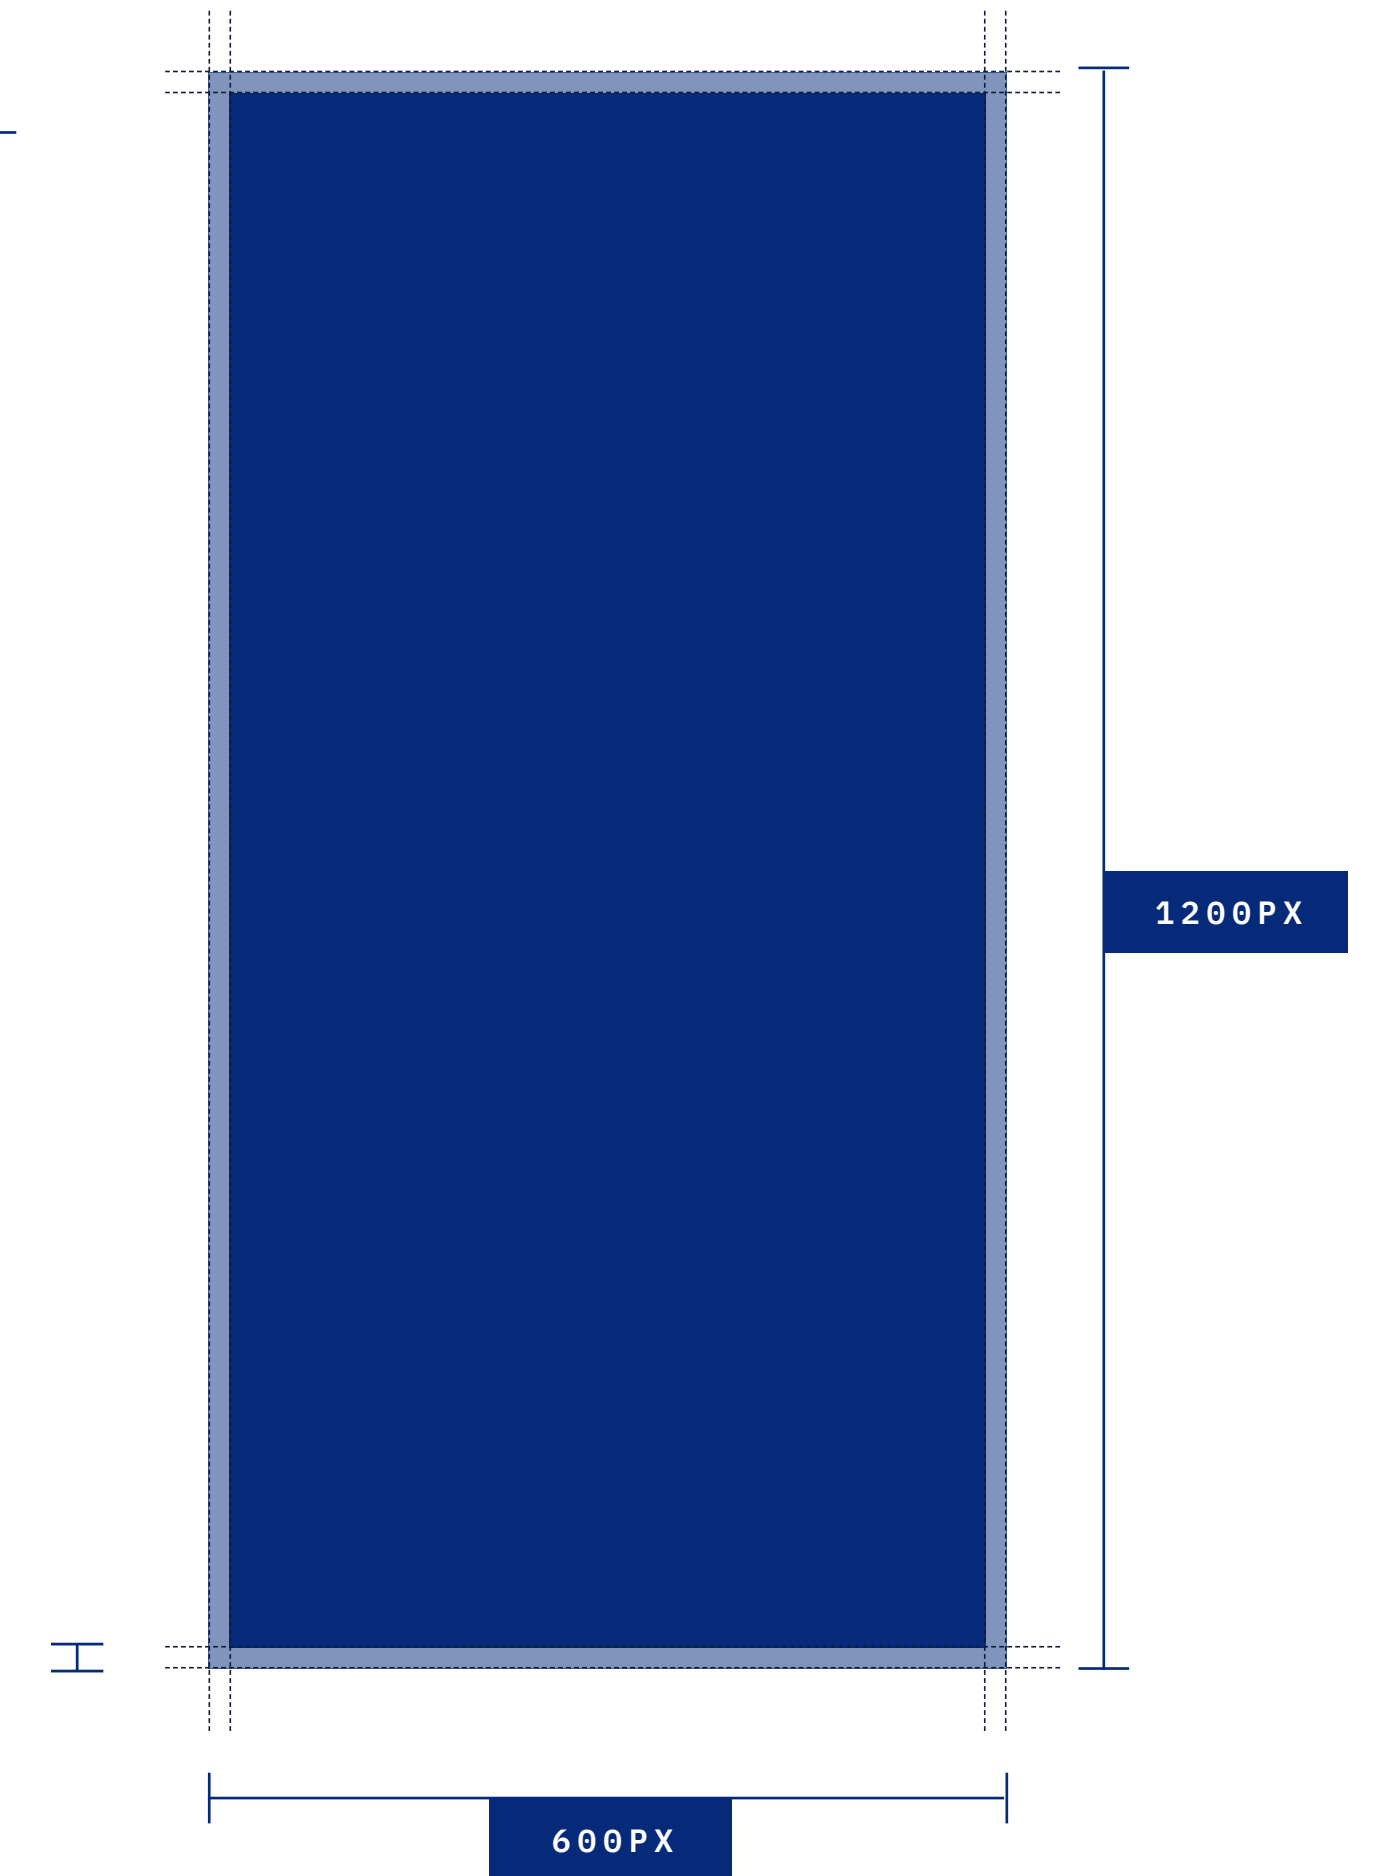

Banner Ad Specs

WEBSITE

Static run of site (ROS) banner ads are available for insertion on TheHub.ca and daily email newsletter. Recommended design is native (e.g. matching The Hub's design conventions). Formats include horizontal, skyscraper and medium rectangle. Please refer to the specific DIMs indicated on this page.

MAX FILE SIZE:

1MB

FILE TYPES:

Jpg, Png, Gif

DIMENSIONS:

160x600px

15PX SUGGESTED
BORDER OF CONTENT
TO THE EDGE

DIMENSIONS:

300x250px

15PX SUGGESTED BORDER
OF CONTENT TO THE EDGE

CONTACTS

Banner Ad Specs

NEWSLETTER

MAX FILE SIZE:

1MB

FILE TYPES:

Jpg, Png, Gif

DIMENSIONS:

1400x356px

DIMENSIONS:

600x1200px

CONTACTS

AMAL ATTAR-GUZMAN, AD PLACEMENT AND ACCOUNT MANAGER, AMAL@THEHUB.CA • SHERRY NAYLOR, BILLING MANAGER, SHERRY@THEHUB.CA • RUDYARD GRIFFITHS, PUBLISHER, PUBLISHER@THEHUB.CA