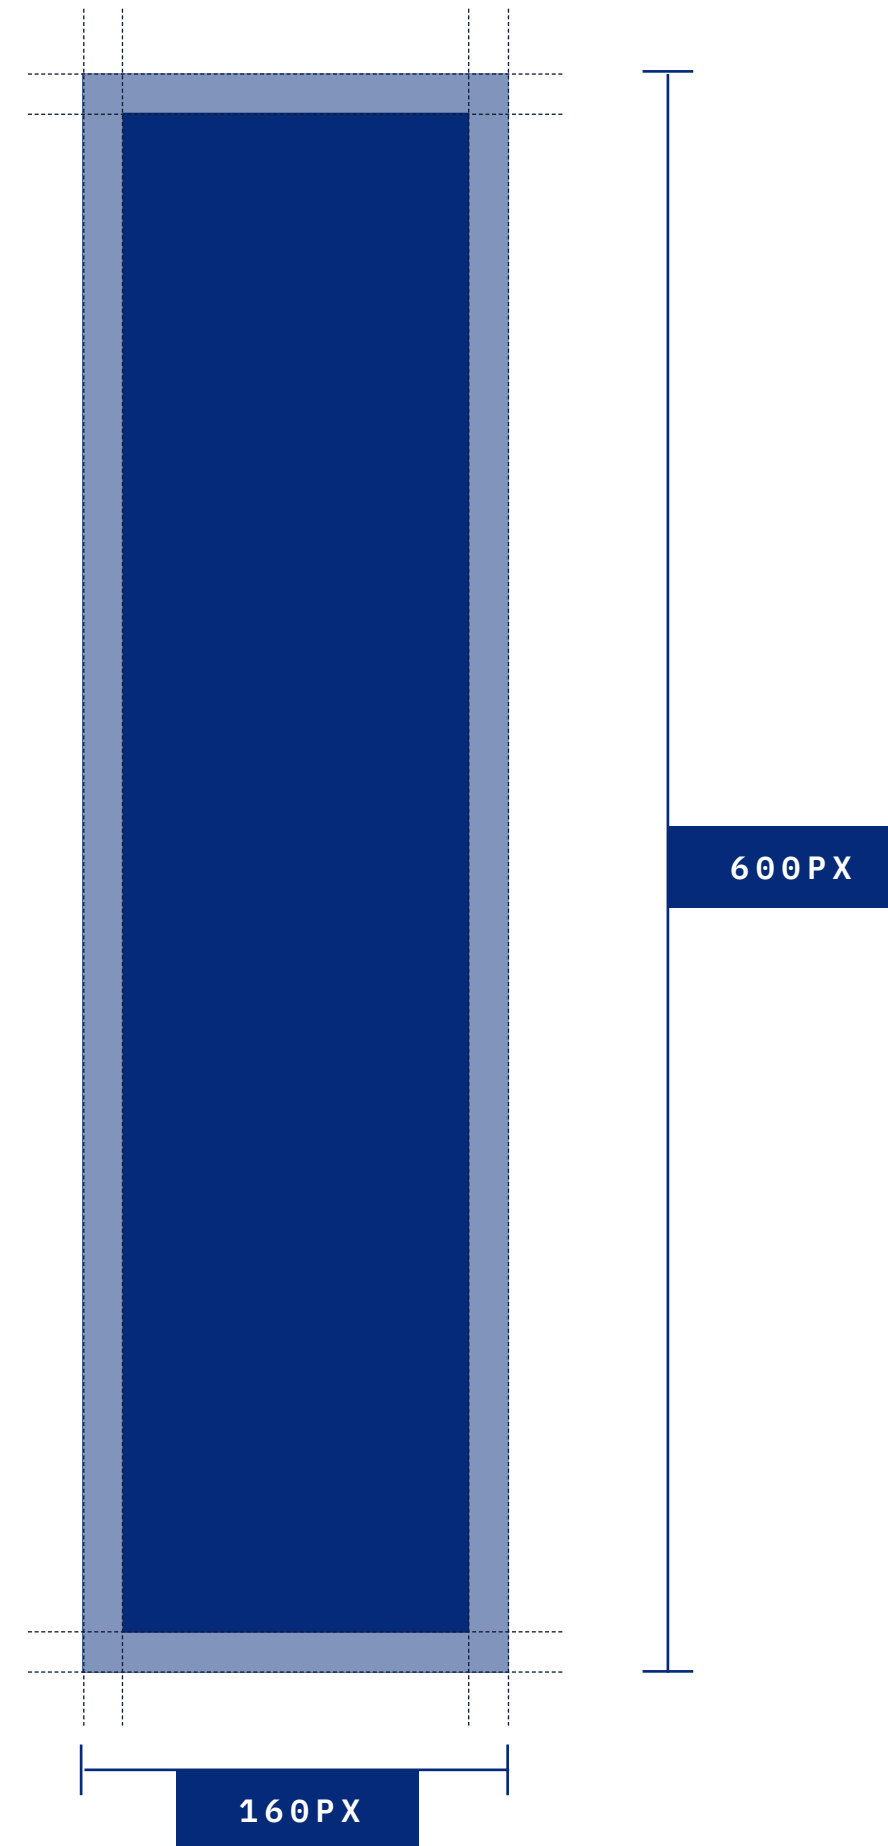

Banner Ad Specs

WEBSITE

Static run of site (ROS) banner ads are available for insertion on TheHub.ca and daily email newsletter. Recommended design is native (e.g. matching The Hub's design conventions). Formats include horizontal, skyscraper and medium rectangle. Please refer to the specific DIMs indicated on this page.

MAX FILE SIZE:

1MB

FILE TYPES:

Jpg, Png, Gif

DIMENSIONS:

160x600px

15PX SUGGESTED
BORDER OF CONTENT
TO THE EDGE

DIMENSIONS:

300x250px

15PX SUGGESTED BORDER
OF CONTENT TO THE EDGE

CONTACTS

Banner Ad Specs

NEWSLETTER

MAX FILE SIZE:

1MB

FILE TYPES:

Jpg, Png, Gif

DIMENSIONS:

1400x356px

DIMENSIONS:

600x1200px

CONTACTS

AMAL ATTAR-GUZMAN, AD PLACEMENT AND ACCOUNT MANAGER, AMAL@THEHUB.CA • SHERRY NAYLOR, BILLING MANAGER, SHERRY@THEHUB.CA • RUDYARD GRIFFITHS, PUBLISHER, PUBLISHER@THEHUB.CA