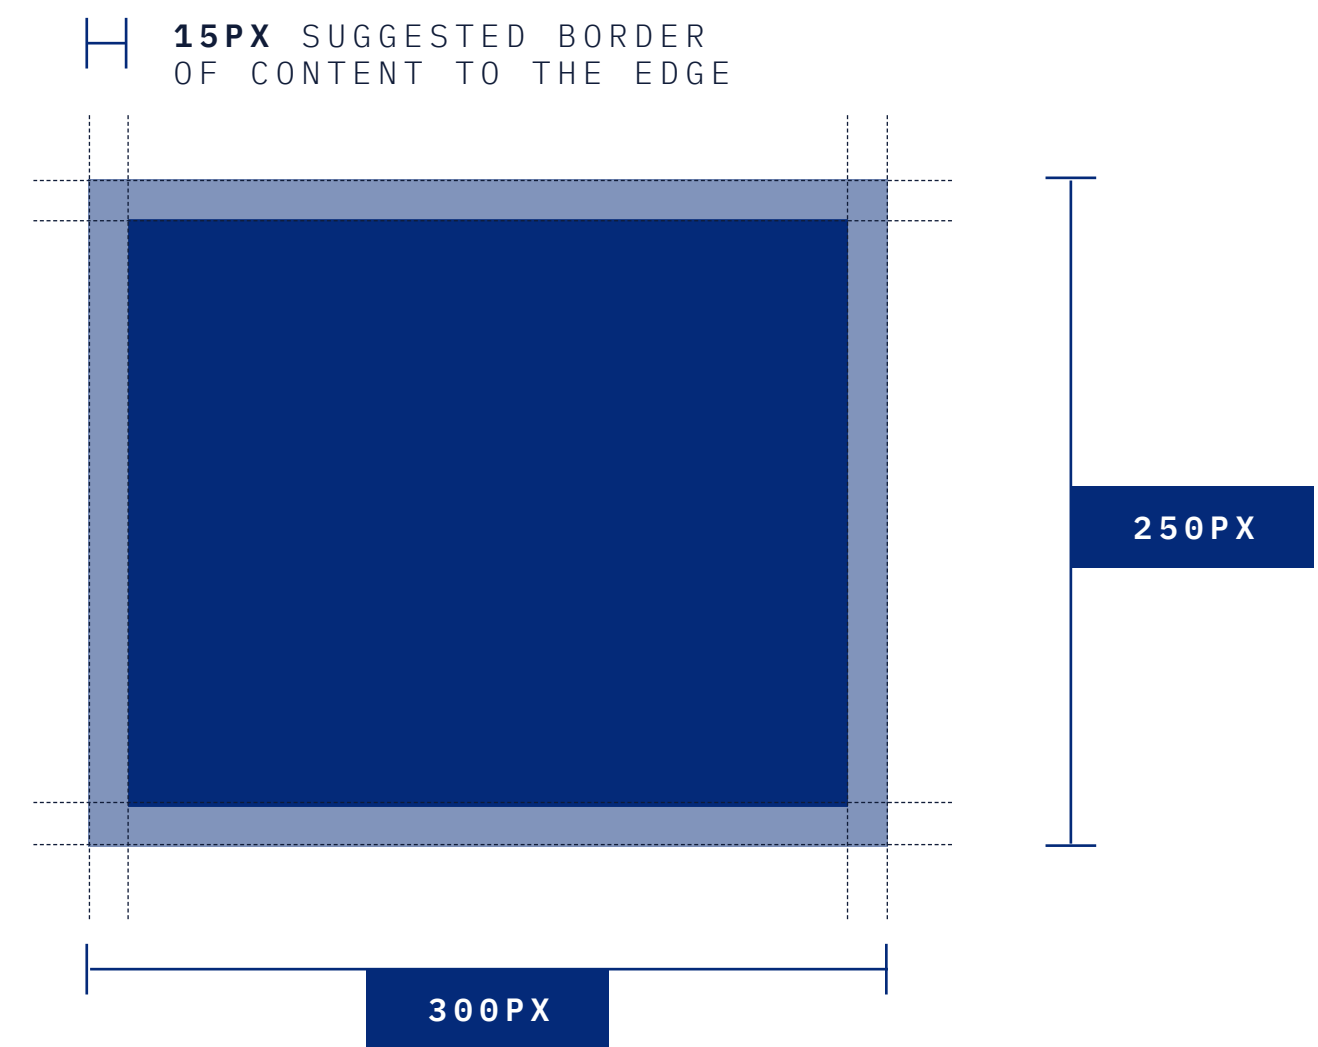

Banner Ad Specs

WEBSITE

Static run of site (ROS) banner ads are available for insertion on TheHub.ca and daily email newsletter. Recommended design is native (e.g. matching The Hub's design conventions). Formats include horizontal, skyscraper and medium rectangle. Please refer to the specific DIMs indicated on this page.

MAX FILE SIZE:

1MB

FILE TYPES:

Jpg, Png, Gif

DIMENSIONS:

160x600px

15PX SUGGESTED
BORDER OF CONTENT
TO THE EDGE

DIMENSIONS:

300x250px

15PX SUGGESTED BORDER
OF CONTENT TO THE EDGE

CONTACTS

Banner Ad Specs

NEWSLETTER

MAX FILE SIZE:

1MB

FILE TYPES:

Jpg, Png, Gif

DIMENSIONS:

1400x356px

DIMENSIONS:

600x1200px

CONTACTS

AMAL ATTAR-GUZMAN, AD PLACEMENT AND ACCOUNT MANAGER, AMAL@THEHUB.CA • SHERRY NAYLOR, BILLING MANAGER, SHERRY@THEHUB.CA • RUDYARD GRIFFITHS, PUBLISHER, PUBLISHER@THEHUB.CA