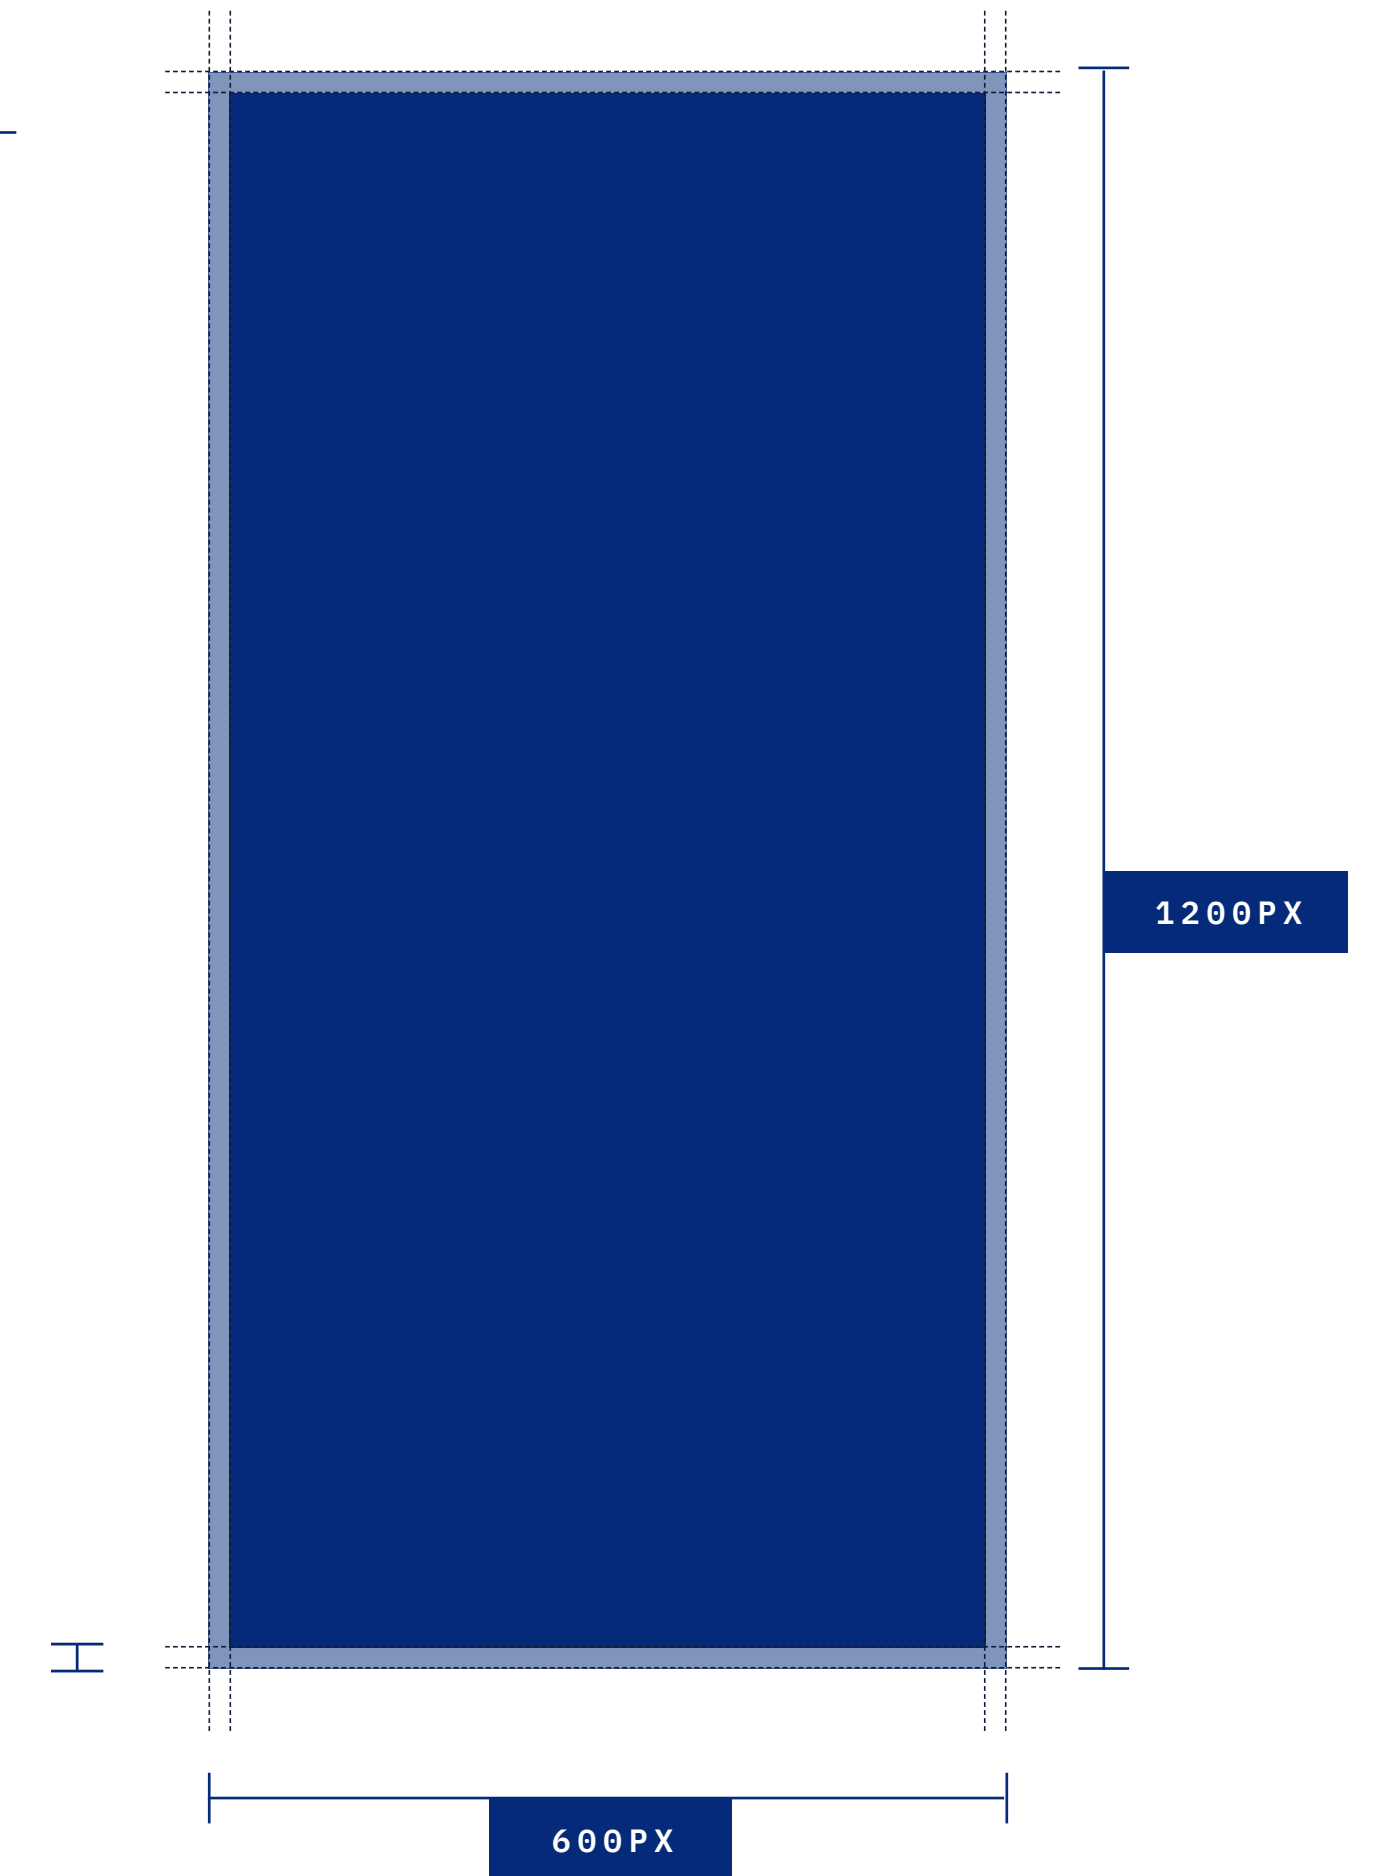

DIMENSIONS:

600x1200px

CONTACTS

AMAL ATTAR-GUZMAN, AD PLACEMENT AND ACCOUNT MANAGER, AMAL@THEHUB.CA • SHERRY NAYLOR, BILLING MANAGER, SHERRY@THEHUB.CA • RUDYARD GRIFFITHS, PUBLISHER, PUBLISHER@THEHUB.CA