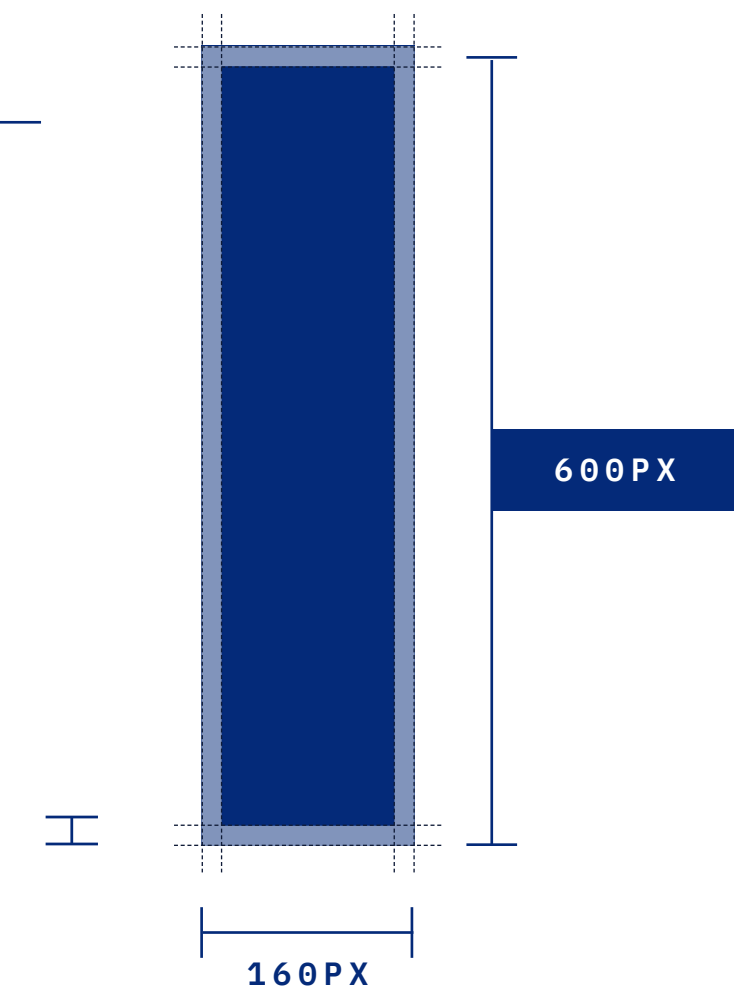

MAX FILE SIZE:

1MB

FILE TYPES:

Jpg, Png, Gif

DIMENSIONS:

300x250px

15PX SUGGESTED
BORDER OF CONTENT
TO THE EDGE

DIMENSIONS:

160x600px

15PX SUGGESTED
BORDER OF CONTENT
TO THE EDGE

DIMENSIONS:

1400x356px

15PX SUGGESTED
BORDER OF CONTENT
TO THE EDGE

CONTACTS

Banner Ad Specs

NEWSLETTER

WEBSITE & NEWSLETTER

DIMENSIONS:

1400x356px

15PX SUGGESTED
BORDER OF CONTENT
TO THE EDGE

DIMENSIONS:

600x1200px

DIMENSIONS:

300x250px

15PX SUGGESTED
BORDER OF CONTENT
TO THE EDGE

DIMENSIONS:

160x600px

15PX SUGGESTED
BORDER OF CONTENT
TO THE EDGE

15PX SUGGESTED
BORDER OF CONTENT
TO THE EDGE

FILE TYPES:

Jpg, Png, Gif

MAX FILE SIZE: