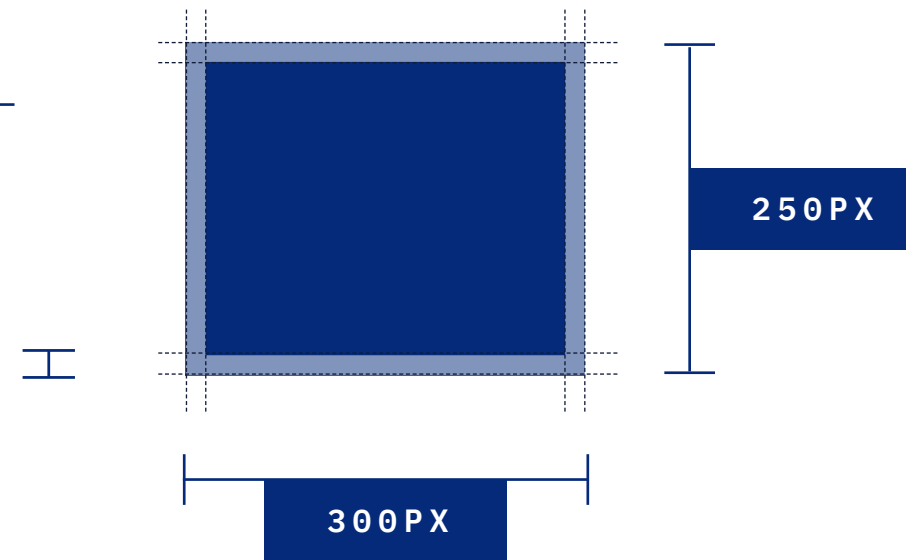

MAX FILE SIZE:

1MB

FILE TYPES:

Jpg, Png, Gif

DIMENSIONS:

300x250px

15PX SUGGESTED
BORDER OF CONTENT
TO THE EDGE

DIMENSIONS:

160x600px

15PX SUGGESTED
BORDER OF CONTENT
TO THE EDGE

DIMENSIONS:

1400x356px

15PX SUGGESTED
BORDER OF CONTENT
TO THE EDGE

CONTACTS

Banner Ad Specs

NEWSLETTER

WEBSITE & NEWSLETTER

DIMENSIONS:

1400x356px

15PX SUGGESTED
BORDER OF CONTENT
TO THE EDGE

DIMENSIONS:

600x1200px

DIMENSIONS:

300x250px

15PX SUGGESTED
BORDER OF CONTENT
TO THE EDGE

DIMENSIONS:

160x600px

15PX SUGGESTED
BORDER OF CONTENT
TO THE EDGE

15PX SUGGESTED
BORDER OF CONTENT
TO THE EDGE

FILE TYPES:

Jpg, Png, Gif

MAX FILE SIZE: